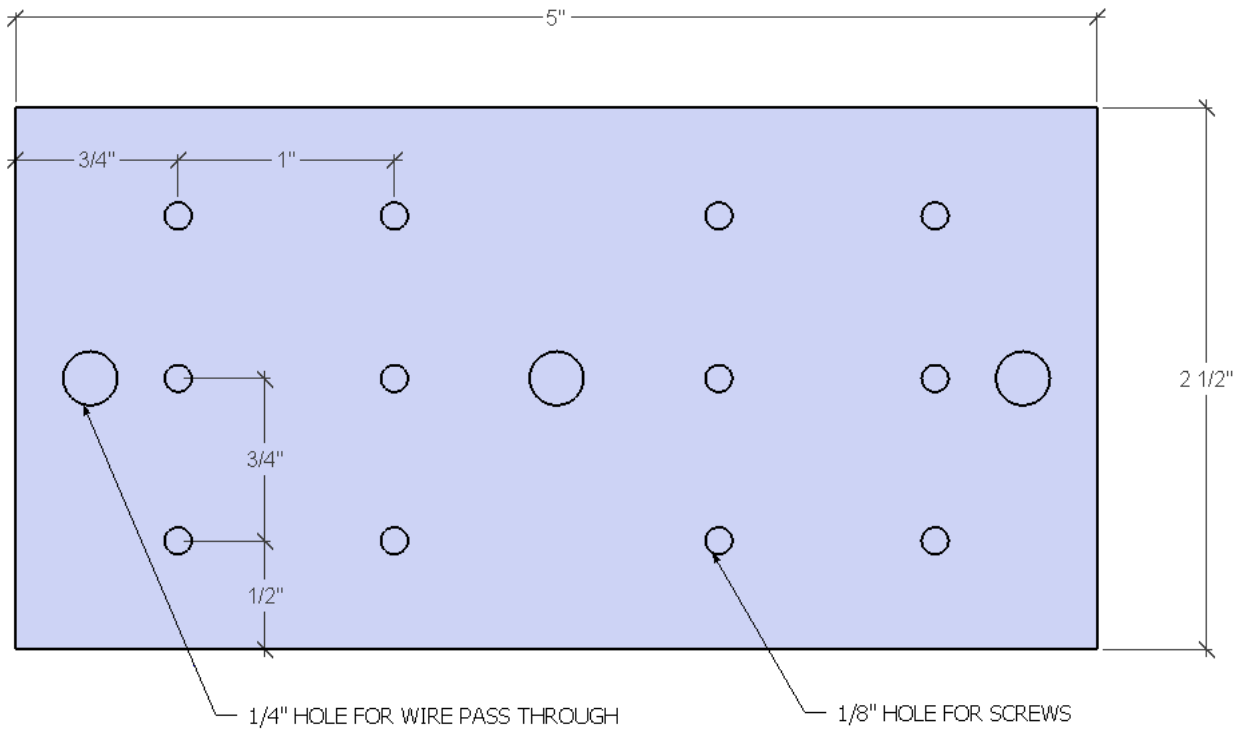

SUMO BOT DRILLING TEMPLATE

BOTTOM SIDE CONTROLLER WIRING

TOP SIDE CONTROLLER WIRING

TOP SIDE WITH CONTROL TABS